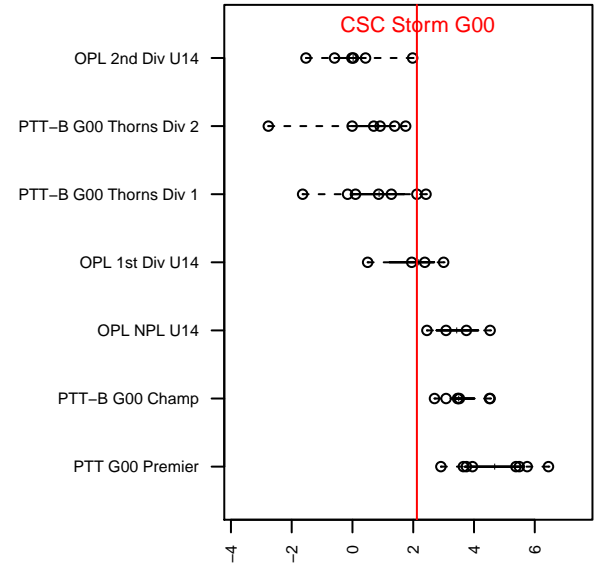

CSC Storm G00

Corvallis SC
 Corvallis, OR
 G00 total strength=1095
 attack=4.76 defense=1.62
 fall league = PTT-B G00 Thorns Div 1
 spr league = Spr OYS G00 Div 1

alt names used:
 CSC Storm U14 Girls
 Corvallis SC U13G
 Corvallis SC U14G
 Corvallis SC U14 Girls
 Corvallis SC 00G
 Corvallis SC 00G
 Corvallis SC 00G

Venues played:
 2014 Capital Cup GU13-14 Gold
 2014 Capital Cup GU14 Silver
 2014 Beaverton Cup GU14 Silver
 2014 Mt Hood Challenge U14
 2014 PTT-B G00 Thorns Div 1
 2014 OYS Presidents Cup G00
 2014 Spr OYS G00 Division 1

**attack and defense variance (black dot)
relative to other teams
and top 10 in region**

**attack and defense rating
relative to others at age
and all opponents in last 13 months**

Performance relative to 13 month average