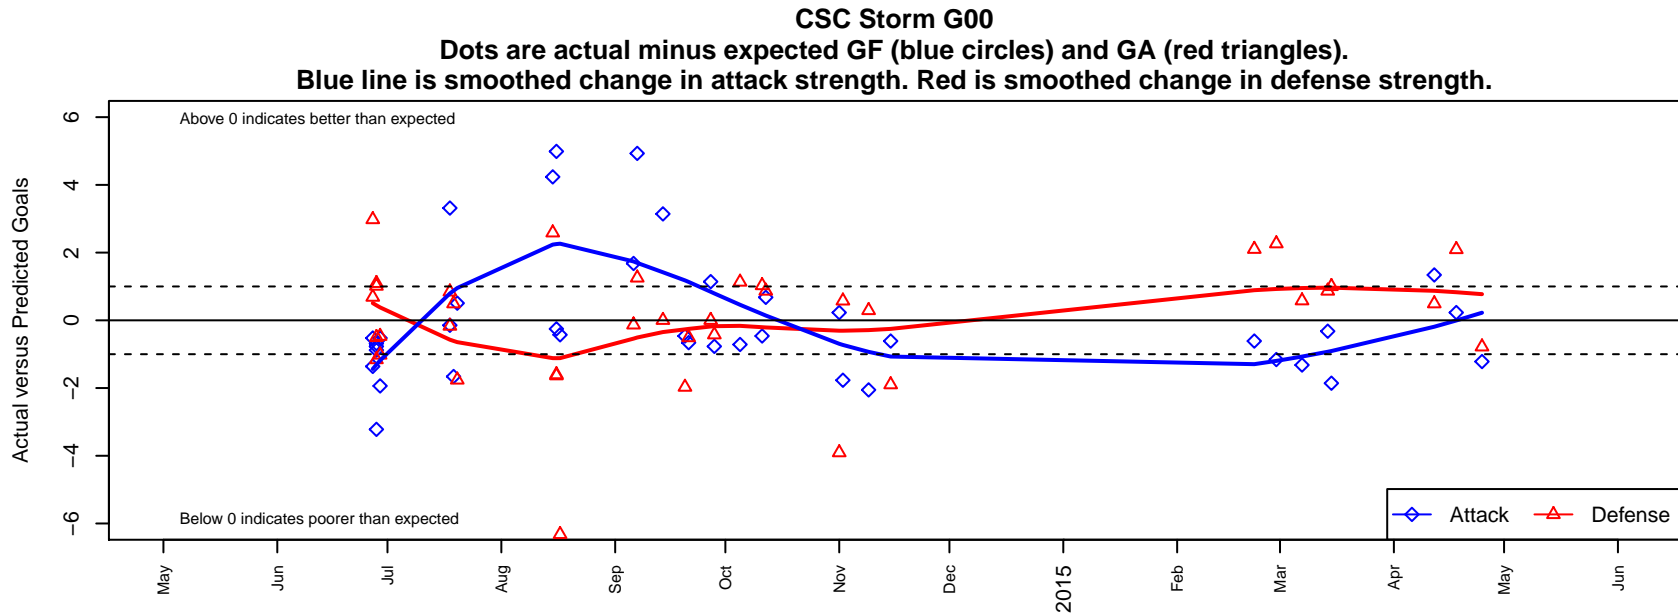

CSC Storm G00

Corvallis SC
 Corvallis, OR
 G00 total strength=1095
 attack=4.76 defense=1.62
 fall league = PTT-B G00 Thorns Div 1
 spr league = Spr OYS G00 Div 1

alt names used:
 CSC Storm U14 Girls
 Corvallis SC U13G
 Corvallis SC U14G
 Corvallis SC U14 Girls
 Corvallis SC 00G
 Corvallis SC 00G
 Corvallis SC 00G

**attack and defense variance (black dot)
relative to other teams
and top 10 in region**

**attack and defense rating
relative to others at age
and all opponents in last 13 months**

Performance relative to 13 month average